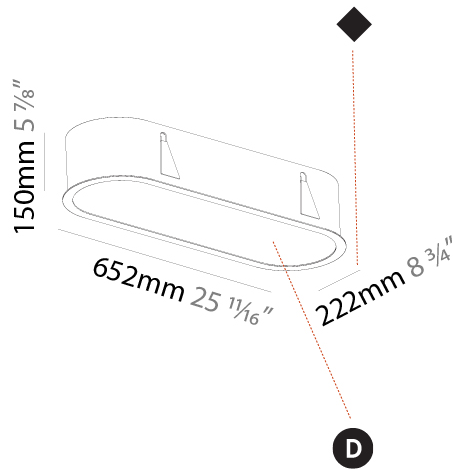

GENERAL

Series: Smoothy
Subseries: Smoothline
Brand: Prolicht
Division: Architectural
Mounting Type: Recessed
Mounting Location: Ceiling
Subcategory: Ambient

PHYSICAL

Shape: Oval
Length (mm): 652
Length (in): 25 ¹¹/₁₆
Width (mm): 222
Width (in): 8 ³/₄
Depth (mm): 150
Depth (in): 5 ⁷/₈
Ceiling Thickness (mm): 10 / 12.5 / 15 / 25
Ceiling Thickness (in): 3/8 or 1/2 or 9/16 or 1
Min. Recessing Depth (mm): 160
Min. Recessing Depth (in): 6 ⁵/₁₆
Light Distribution: Direct
Weight (kg): 4.033
Weight (lbs): 8.87
Diffuser: PMMA - Opal or Micro-Prism
Fixture Finish: SSR / BKV / CWI / CRY / HAB / UFT / ITA / RUA / FTG / MYG / LOD / PUS / FRO / FUP / KIA / POP / BLS / SPG / MEY / GOH / GUM / CHC / COM / ABZ / JAG / OBR / MOS / ROR
Fixture Material: Extruded Aluminum / Steel
Cut-out Measurements: 635mm / 25" x 205mm / 8 1/16"

ELECTRICAL

Lamp Type: LED (Zhaga Standard)
Input Wattage (W): 21
Total Output Wattage (W): 18
Dimming: Tri-Mode (Non-Dimming and Phase Dimming (120Vac only) and 0-10V Dimming)
Driver Included: Yes
Driver Location: Integrated
Driver Type: Constant Current - Universal
Driver Class: Class 2
Input Voltage (V): 120 - 277
Constant Current (MA): 500

LED

Color Temperature (°K): 3000 / 3500 / 4000
Max. Delivered Lumen (lm): 1430 / 1539 / 1570
CRI: >80 CRI
Lamp Life (hrs): 50000

OPTICAL

RATINGS AND CERTIFICATIONS

Certified By: Certified for North American Standards
IP rating: IP20

PROJECT
TYPE
SPECIFIER
QUANTITY
DATE