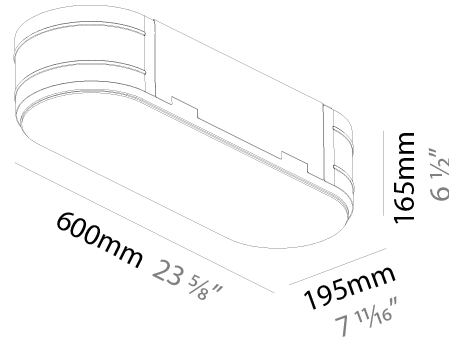

GENERAL

Series: Smoothy
Subseries: Smoothline
Brand: Prolicht
Division: Architectural
Mounting Type: Suspension
Mounting Location: Ceiling
Subcategory: Profile

PHYSICAL

Shape: Oblong
Length (mm): 1530
Length (in): 60 1/4
Width (mm): 200
Width (in): 7 7/8
Height (mm): 120
Height (in): 4 3/4
Max. Overall Height (mm): 2120
Max. Overall Height (in): 82 1/2
Light Distribution: Direct
Weight (kg): 10.765
Weight (lbs): 23.73
Diffuser: PMMA - Opal or Micro-Prism
Fixture Finish: SSR / BKV / CWI / CRY / HAB / UFT / ITA / RUA / FTG / MYG / LOD / PUS / FRO / FUP / KIA / POP / BLS / SPG / MEY / GOH / GUM / CHC / COM / ABZ / JAG / OBR / MOS / ROR
Fixture Material: Extruded Aluminum / Steel
Cable Details: 2000mm / 78 3/4"

GENERAL

Series: Smoothy
 Subseries: Smoothline
 Brand: Prolicht
 Division: Architectural
 Mounting Type: Trimless
 Mounting Location: Ceiling
 Subcategory: Ambient

PHYSICAL

Shape: Oval
 Length (mm): 600
 Length (in): 23 5/8
 Width (mm): 195
 Width (in): 7 11/16
 Depth (mm): 165
 Depth (in): 6 1/2
 Ceiling Thickness (mm): 10 / 12.5 / 15 / 25 / 30
 Ceiling Thickness (in): 3/8 or 1/2 or 9/16 or 1 or 1 3/16
 Min. Recessing Depth (mm): 180
 Min. Recessing Depth (in): 7 1/16
 Light Distribution: Direct
 Weight (kg): 3.8
 Weight (lbs): 7.6
 Diffuser: PMMA - Opal
 Fixture Material: Extruded Aluminum / Steel
 Cut-out Measurements: 635mm / 25" x 230mm / 9 1/16"
 Upon Request: Unique Sizes Unique Ceiling Thickness Unique Mounting Depth Spot Inserts

OPTICAL

RATINGS AND CERTIFICATIONS

Certified By: Certified for North American Standards
 IP rating: IP20

PROJECT
TYPE
SPECIFIER
QUANTITY
DATE

635mm x 230mm
25" x 9 1/16"

10 | 12 1/2 | 15 | 25 | 30mm
3/8" | 1/2" | 9/16" | 1" | 3/16"